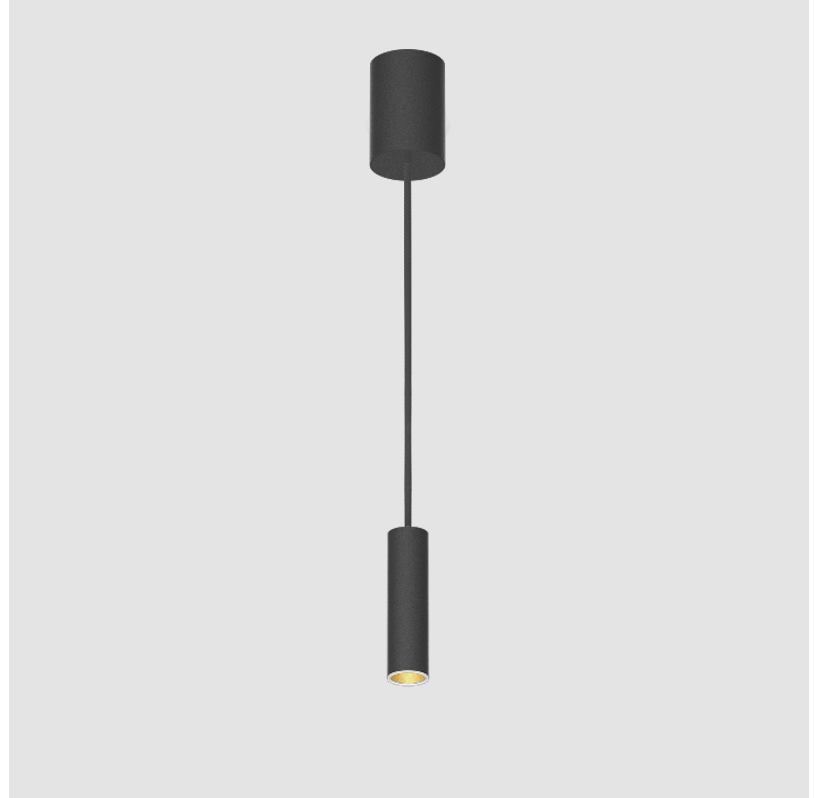

GENERAL

Series: Hangover
Subseries: Hangover Monopoint Surface Canopy
Brand: Prolicht
Division: Architectural
Mounting Type: Suspension
Mounting Location: Ceiling
Subcategory: Pendant

PHYSICAL

Shape: Cylinder
Diameter (mm): 40
Diameter (in): 1 9/16
Height (mm): 150
Height (in): 5 7/8
Max. Overall Height (mm): 2150
Max. Overall Height (in): 84 5/8
Light Distribution: Downlight
Weight (kg): 0.75
Weight (lbs): 1.65
Diffuser: Shine Ring 0-6
Fixture Finish: SSR / BKV / CWI / CRY / HAB / LAG / UFT / ITA / RUA / RUR / MIC / FTG / MYG / TWT / LOD / PUS / FRO / FUP / KIA / POP / BLS / SPG / MEY / GOH / GUM / CHC / COM / ABZ / JAG / OBR / MOS / ROR
Fixture Material: Aluminum
Cable Details: 2000mm / 6000mm Cable in White / Black / Orange / Red

ELECTRICAL

Lamp Type: LED (Zhaga Standard)
Input Wattage (W): 10.9
Total Output Wattage (W): 9
Dimming: Non-Dimmable
Driver Included: Yes
Driver Location: Integrated
Driver Type: Constant Current
Driver Class: Class 2
Input Voltage (V): 120
Constant Current (MA): 500
Upon Request: Remote: 0-10Vdc dimming / Phase dimming 120Vac

LED

Number of LEDs: 1
Color Temperature (°K): 2700 / 3000 / 4000
Max. Delivered Lumen (lm): 842
CRI: >90 CRI
Lamp Life (hrs): 50000

OPTICAL

Reflector°: 40 / 50

RATINGS AND CERTIFICATIONS

Certified By: Certified for North American Standards
IP rating: IP20