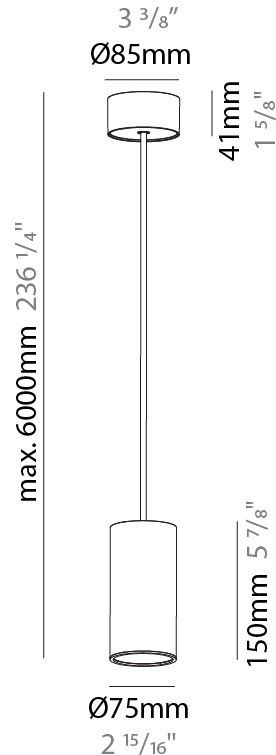

GENERAL

Series: Hangover
Subseries: Hangover Monopoint Surface Canopy
Brand: Prolicht
Division: Architectural
Mounting Type: Suspension
Mounting Location: Ceiling
Subcategory: Pendant

PHYSICAL

Shape: Cylinder
Diameter (mm): 75
Diameter (in): 2 ¹⁵/₁₆
Height (mm): 150
Height (in): 5 ⁷/₈
Max. Overall Height (mm): 2150
Max. Overall Height (in): 84 ⁵/₈
Light Distribution: Direct / Indirect
Diffuser: Shine Ring 0-6
Fixture Finish: SSR / BKV / CWI / CRY / HAB / LAG / UFT / ITA / RUA / RUR / MIC / FTG / MYG / TWT / LOD / PUS / FRO / FUP / KIA / POP / BLS / SPG / MEY / GOH / GUM / CHC / COM / ABZ / JAG / OBR / MOS / ROR
Fixture Material: Aluminum
Cable Details: 2000mm / 6000mmm Cable in White / Black / Orange / Red

ELECTRICAL

Lamp Type: LED (Zhaga Standard)
Input Wattage (W): 10.9
Total Output Wattage (W): 9
Dimming: Non-Dimmable
Driver Included: Yes
Driver Location: Integrated
Driver Type: Constant Current
Driver Class: Class 2
Housing: ENCP3
Input Voltage (V): 120
Constant Current (MA): 500
Upon Request: Remote: 0-10Vdc dimming / Phase dimming 120Vac

LED

Number of LEDs: 2
Color Temperature (°K): 2700 / 3000 / 4000
Max. Delivered Lumen (lm): 911
CRI: >90 CRI
Efficiency (%): 86
Lamp Life (hrs): 50000

OPTICAL

Reflector: 18 / 36 / 52

RATINGS AND CERTIFICATIONS

Certified By: Certified for North American Standards
IP rating: IP20