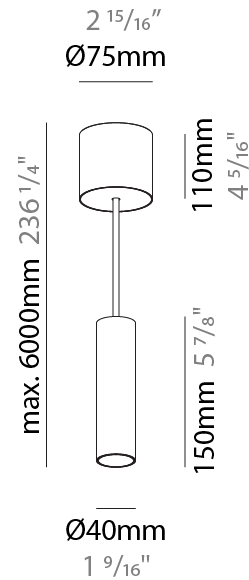

GENERAL

Series: Hangover
Subseries: Hangover Monopoint Surface Canopy
Brand: Prolicht
Division: Architectural
Mounting Type: Suspension
Mounting Location: Ceiling
Subcategory: Pendant

PHYSICAL

Shape: Cylinder
Diameter (mm): 40
Diameter (in): 1 9/16
Height (mm): 150
Height (in): 5 7/8
Max. Overall Height (mm): 2150
Max. Overall Height (in): 84 5/8
Light Distribution: Downlight
Weight (kg): 0.75
Weight (lbs): 1.65
Diffuser: Shine Ring 0-6
Fixture Finish: SSR / BKV / CWI / CRY / HAB / LAG / UFT / ITA / RUA / RUR / MIC / FTG / MYG / TWT / LOD / PUS / FRO / FUP / KIA / POP / BLS / SPG / MEY / GOH / GUM / CHC / COM / ABZ / JAG / OBR / MOS / ROR
Fixture Material: Aluminum
Cable Details: 2000mm / 6000mm Cable in White / Black / Orange / Red

ELECTRICAL

Lamp Type: LED (Zhaga Standard)
Input Wattage (W): 10.9
Total Output Wattage (W): 9
Dimming: Non-Dimmable
Driver Included: Yes
Driver Location: Integrated
Driver Type: Constant Current
Driver Class: Class 2
Input Voltage (V): 120
Constant Current (MA): 500
Upon Request: Remote: 0-10Vdc dimming / Phase dimming 120Vac

LED

Number of LEDs: 1
Color Temperature (°K): 2700 / 3000 / 4000
Max. Delivered Lumen (lm): 842
CRI: >90 CRI
Lamp Life (hrs): 50000

OPTICAL

Reflector°: 40 / 50

RATINGS AND CERTIFICATIONS

Certified By: Certified for North American Standards
IP rating: IP20